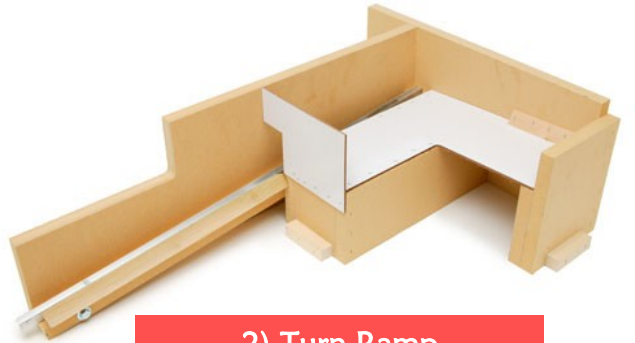

2) Turn Ramp
TSYOOTTR0