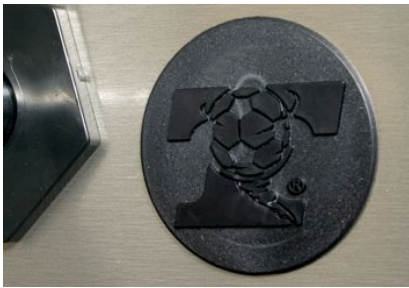

PLATINUM TOUR EDITION PARTS -PAGE 1

Tournament Red
Tornado Foosball
20515173

Bearing Half
-0.030" Thin Wall
20515211

ABS Foosball Man
Black— 20515222
Yellow —20515232

Part number	description
860100145	Service Hole Grommet
860100141	20" Tornado Insignia