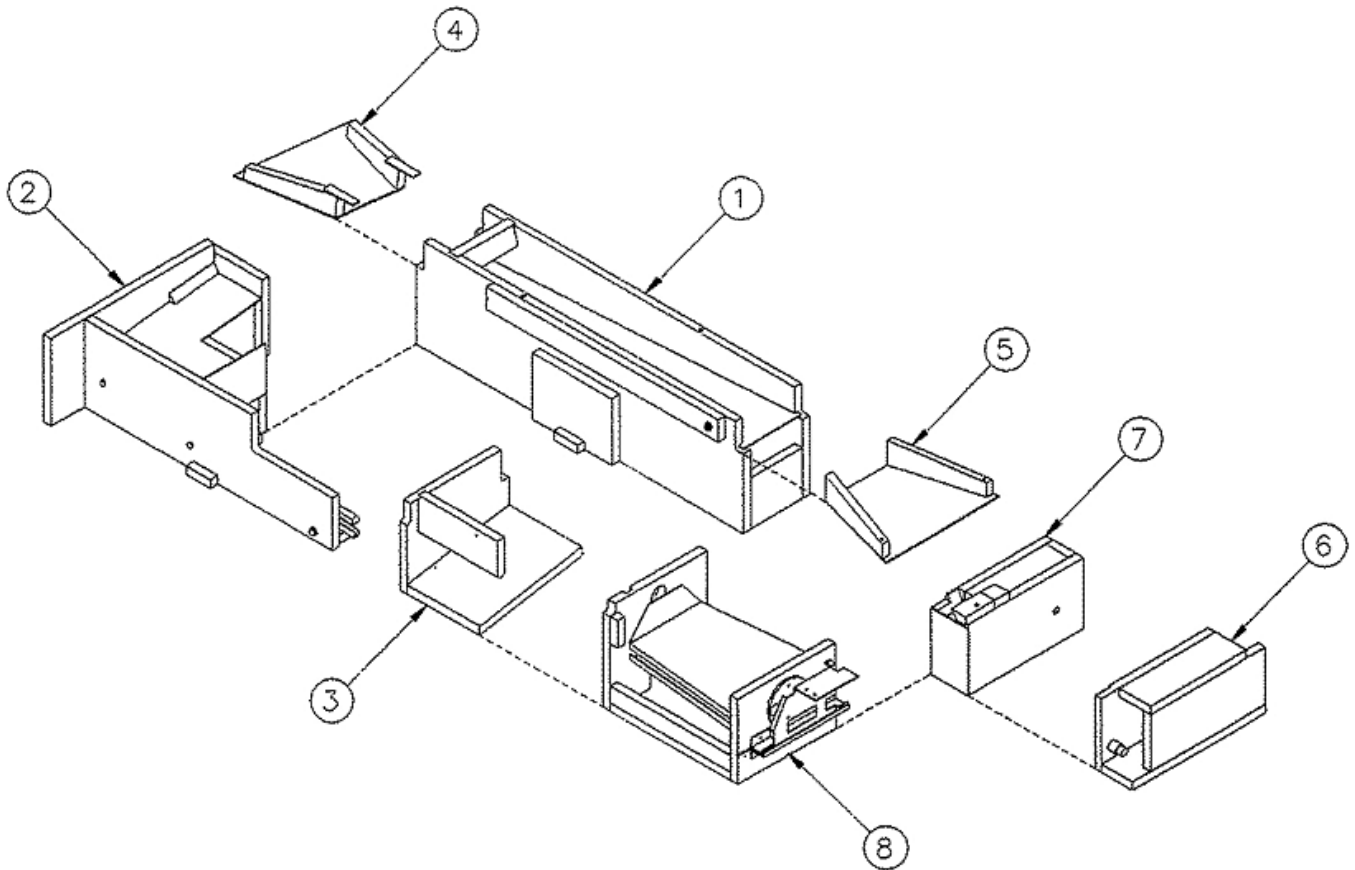

INTERNAL ASSEMBLIES

REF.	Part number	description
1	TSYOOTCR0	CENTER RAMP
2	TSYOOTTR0	TURN RAMP
3	TSYOORDR0	READY RAMP
4	TSYOODRL0	DIAMOND RAMP LEFT
	968060265	DIAMOND RAMP TAB
5	TSYOODRR0	DIAMOND RAMP RIGHT
6	TSYOOCBL0	COIN BOX LOCKING ASSY
7	TSYOOCBA0	CASH BOX ASSY
	21200610	CASH BOX LOCK (90095) W/KEY
8	TSYOOBTA0	BALL TRAP ASSY