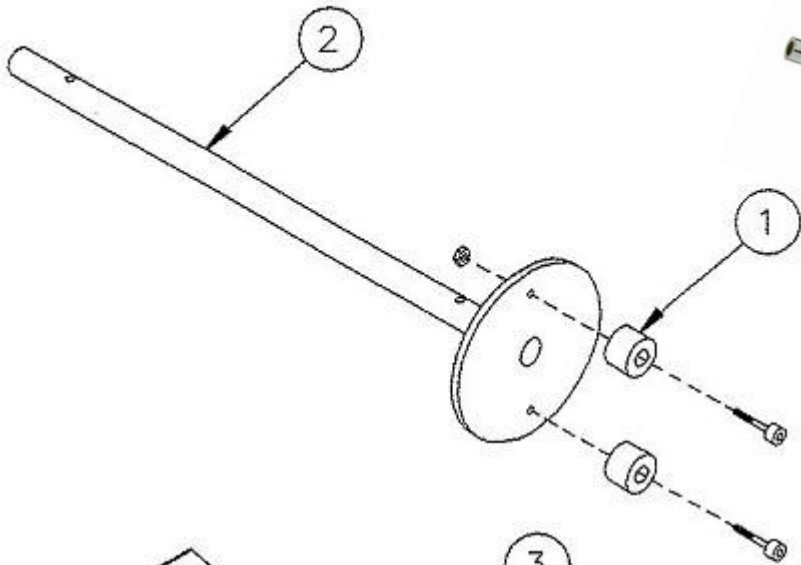

BALL CHANNEL ASSEMBLY

REF.	Part number	description	old part number
1	TSYOOBCT0	BALL CHANNEL ASSEMBLY	
2	870060105	WASHER	20400090
3	20300860	BALL CHANNEL NUT 10-32	
4	20201230	BALL CHANNEL BOLT $\frac{1}{4}$ -20 x 3	
5	20201480	BALL CHANNEL BOLT $\frac{1}{4}$ -20 x $3\frac{1}{2}$	

1) Ball Channel Assembly
TSYOOBCT0

BALL TRAP

REF.	Part number	description	old part number
	TSYOOBTA0	BALL TRAP ASSEMBLY (COMPLETE)	
(SEE PAGE K3, ITEM 8)			
1	20606690	SHOULDER BOLT BEARING	
	20201260	SHOULDER BOLT 1/4-20 x 5/16-3/8	
	870055105	SHOULDER BOLT NUT 1/4-20	20300840
2	TSYOOBTA00401	BALL TRAP ROD ASSEMBLY	
3	TSYOOBTA00501	BALL TRAP	
4	20201240	10-32 SOCKET HEAD CAP SCREW	
4	20300860	10-32 NYLOCK NUT	

2) Ball Trap Rod Assembly
TSYOOBTA00401

3) Ball Trap
TSYOOBTA00501

MISCELLANEOUS METAL PARTS

REF.	Part number	description
1	720100200	HINGE ASSEMBLY
	20100260	#8 x 2½" FLAT HEAD PHIL (4 PER HINGE)
	20100360	#8 x ¾" HEX HEAD (8 PER HINGE)
2	TSYOOBTA00301	BALL TRAP GATE ASSEMBLY
3	20606611	GOAL BOX DEFLECTOR
4	21706590	GATE ARM SPRING
5	20606680	GATE ARM
6	20606671	PUSH CHUTE END
7	20606651	GATE TOP GUIDE
8	20606660	GATE BOTTOM GUIDE