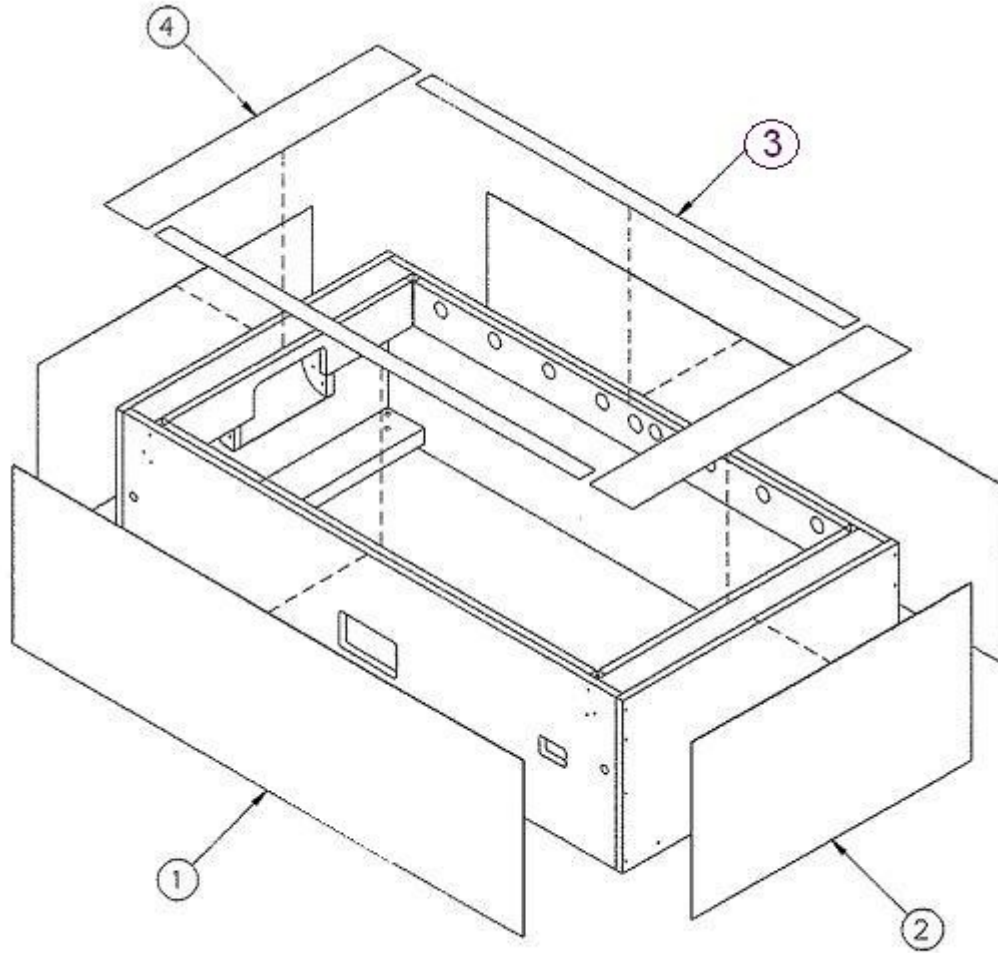

TORNADO COIN SOCCER 2010 PARTS BREAKDOWN AND PHOTOS ONLINE VERSION

EXTERIOR LAMINATES AND CABINET LOCK	KP-2
INTERNAL ASSEMBLIES	KP-3 - KP-4
PLAYFIELD, HANDLES AND INTERNALS	KP-5 - KP-6
BALL CHANNEL ASSEMBLY	KP-7
BALL TRAP	KP-8
HINGES AND MISC. METAL PARTS	KP-9 - KP-10
RODS	KP-11
PLAYERS, BEARING PARTS, BALLS, SCORE POSTS	KP-12 - KP-13
COIN MECH, COUNTER, BUMPERS, BEADS	KP-14 - KP-15
LEGS AND LEVELERS	KP-16
LOCKS AND ACCESSORIES	KP-17
NEW PARTS FOR PLATINUM MODEL TABLE	KP-18– KP-19
HARDWARE	KP-20

LAMINATE

REF.	Part number	description
1	968060053	SILVER METALLIC SIDE WALL LAMINATE
1	968060045	TAJ TEAK SIDE WALL LAMINATE
1	968060046	JEWEL MAHOGANY SIDE WALL LAMINATE
2	968060054	SILVER METALLIC END WALL LAMINATE
2	968060050	TAJ TEAK END WALL LAMINATE
2	968060051	JEWEL MAHOGANY END WALL LAMINATE
3	21305080	EC TOP SIDE LAMINATE (BLACK)
4	21305090	EC TOP END LAMINATE (BLACK)
<i>PLEASE ALLOW EXTRA LEAD TIME FOR TAJ TEAK AND JEWEL MAHOGANY</i>		
	21200620	CABINET LOCK #90094
	21200680	KEY ONLY #90094