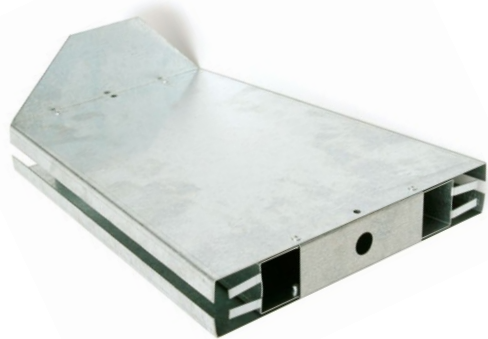

1) Ball Channel Assembly
TSYOOBCT0

BALL TRAP

REF.	Part number	description	old part number
	TSYOOBTA0	BALL TRAP ASSEMBLY (COMPLETE)	
(SEE PAGE K3, ITEM 8)			
1	20606690	SHOULDER BOLT BEARING	
	20201260	SHOULDER BOLT 1/4-20 x 5/16-3/8	
	870055105	SHOULDER BOLT NUT 1/4-20	20300840
2	TSYOOBTA00401	BALL TRAP ROD ASSEMBLY	
3	TSYOOBTA00501	BALL TRAP	
4	20201240	10-32 SOCKET HEAD CAP SCREW	
4	20300860	10-32 NYLOCK NUT	

2) Ball Trap Rod Assembly
TSYOOBTA00401

3) Ball Trap
TSYOOBTA00501

MISCELLANEOUS METAL PARTS

REF.	Part number	description
1	720100200	HINGE ASSEMBLY
	20100260	#8 x 2½" FLAT HEAD PHIL (4 PER HINGE)
	20100360	#8 x ¾" HEX HEAD (8 PER HINGE)
2	TSYOOBTA00301	BALL TRAP GATE ASSEMBLY
3	20606611	GOAL BOX DEFLECTOR
4	21706590	GATE ARM SPRING
5	20606680	GATE ARM
6	20606671	PUSH CHUTE END
7	20606651	GATE TOP GUIDE
8	20606660	GATE BOTTOM GUIDE