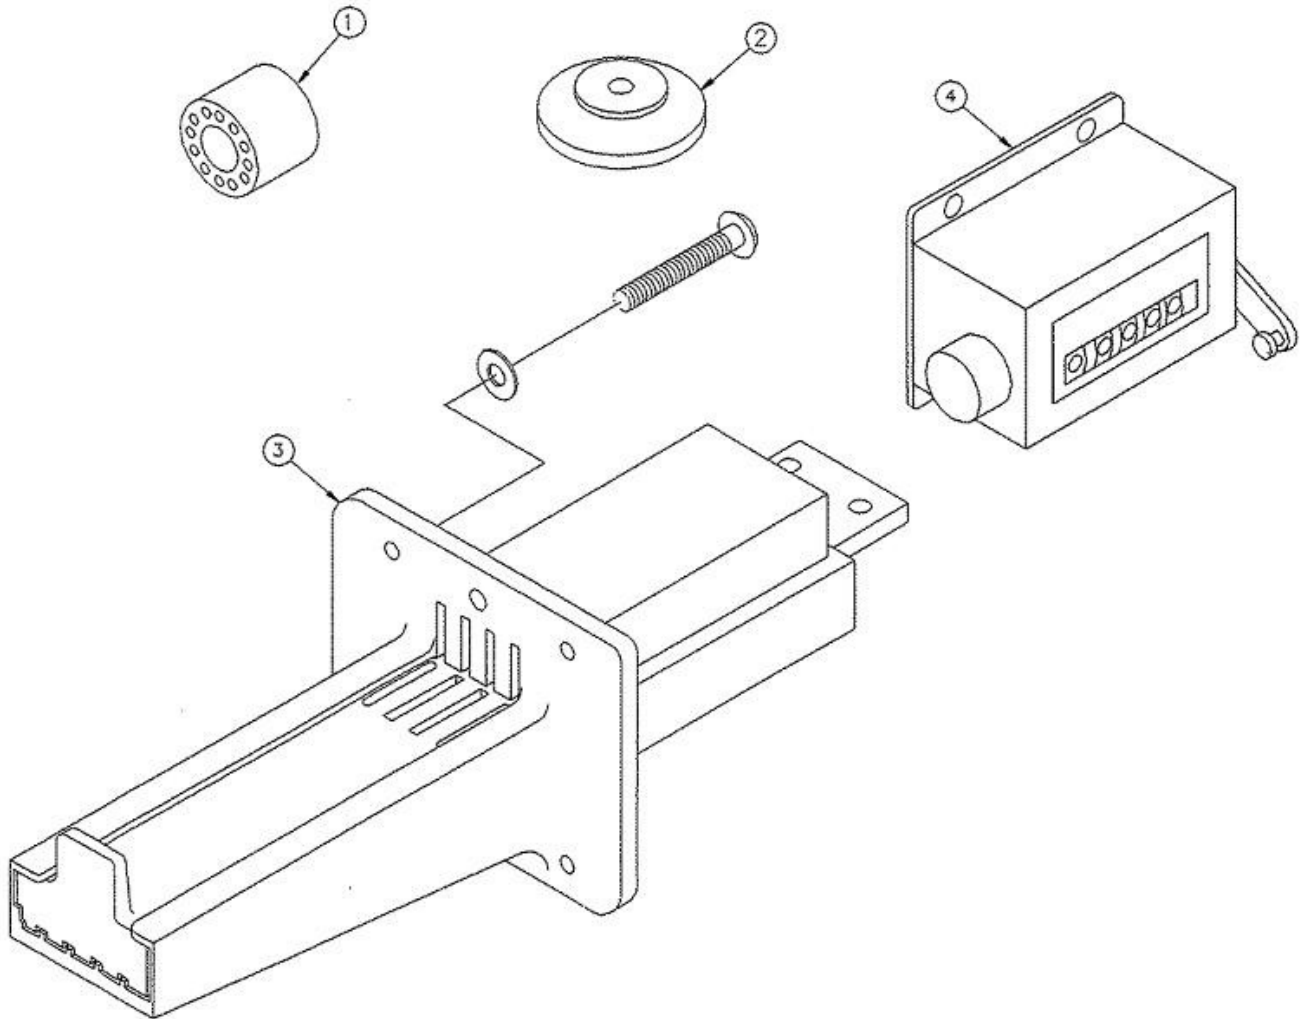

MISCELLANEOUS PARTS

1) Bumper
20701060

2) 21706640—Blonde Score Disk
2) 21706650—Black Score Disk

3) ESD V8 Push Chute
890000630
Other configurations available

4) Non-Resettable Counter
21707910

LEG PARTS

REF.	Part number	description	old part number
1	TSYOOSLS1	LEG W/PLATE AND HANGER BOLT	
2	20600961	LEG ADJUSTMENT PLATE	
3	870001208	LEG PLATE SCREW #8 x 1" (4 PER LEG)	20100100
4	20300890	LEG LEVELER NUT 1/2"-13	
5	20515140	LEG LEVELER (NUT NOT INCLUDED)	
6	20300900	LEG NUT 3/8"-16 (2 PER LEG)	
7	20401080	LEG WASHER (2 PER LEG)	