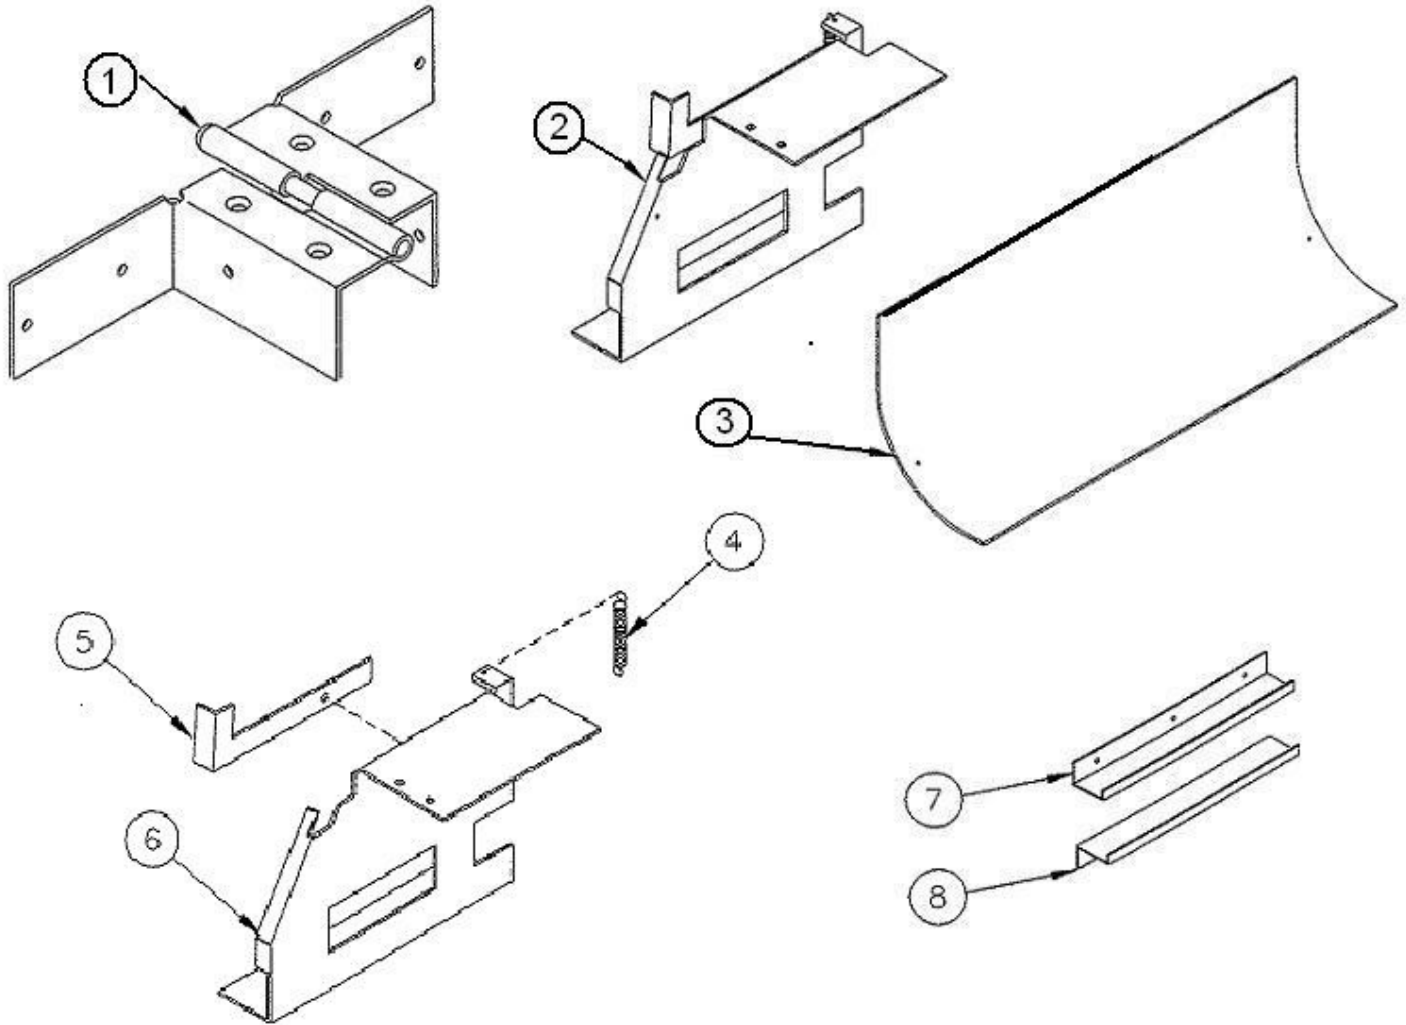

1) Ball Channel Assembly
TSYOOBCT0

BALL TRAP

REF.	Part number	description	old part number
	TSYOOBTA0	BALL TRAP ASSEMBLY (COMPLETE)	
(SEE PAGE K3, ITEM 8)			
1	20606690	SHOULDER BOLT BEARING	
	20201260	SHOULDER BOLT 1/4-20 x 5/16-3/8	
	870055105	SHOULDER BOLT NUT 1/4-20	20300840
2	TSYOOBTA00401	BALL TRAP ROD ASSEMBLY	
3	TSYOOBTA00501	BALL TRAP	
4	20201240	10-32 SOCKET HEAD CAP SCREW	
4	20300860	10-32 NYLOCK NUT	

2) Ball Trap Rod Assembly
TSYOOBTA00401

3) Ball Trap
TSYOOBTA00501

MISCELLANEOUS METAL PARTS

REF.	Part number	description
1	720100200	HINGE ASSEMBLY
	20100260	#8 x 2½" FLAT HEAD PHIL (4 PER HINGE)
	20100360	#8 x ¾" HEX HEAD (8 PER HINGE)
2	TSYOOBTA00301	BALL TRAP GATE ASSEMBLY
3	20606611	GOAL BOX DEFLECTOR
4	21706590	GATE ARM SPRING
5	20606680	GATE ARM
6	20606671	PUSH CHUTE END
7	20606651	GATE TOP GUIDE
8	20606660	GATE BOTTOM GUIDE

MISCELLANEOUS METAL PARTS

1) Hinge Assembly
720100200

2) Ball Trap Gate Assembly
TSYOOBTA00301

3) Goal Box Deflector
20606611

4) Gate Arm Spring
21706590

5) Gate Arm
20606680

6) Push Chute End
20606671

7) Gate Top Guide
20606650