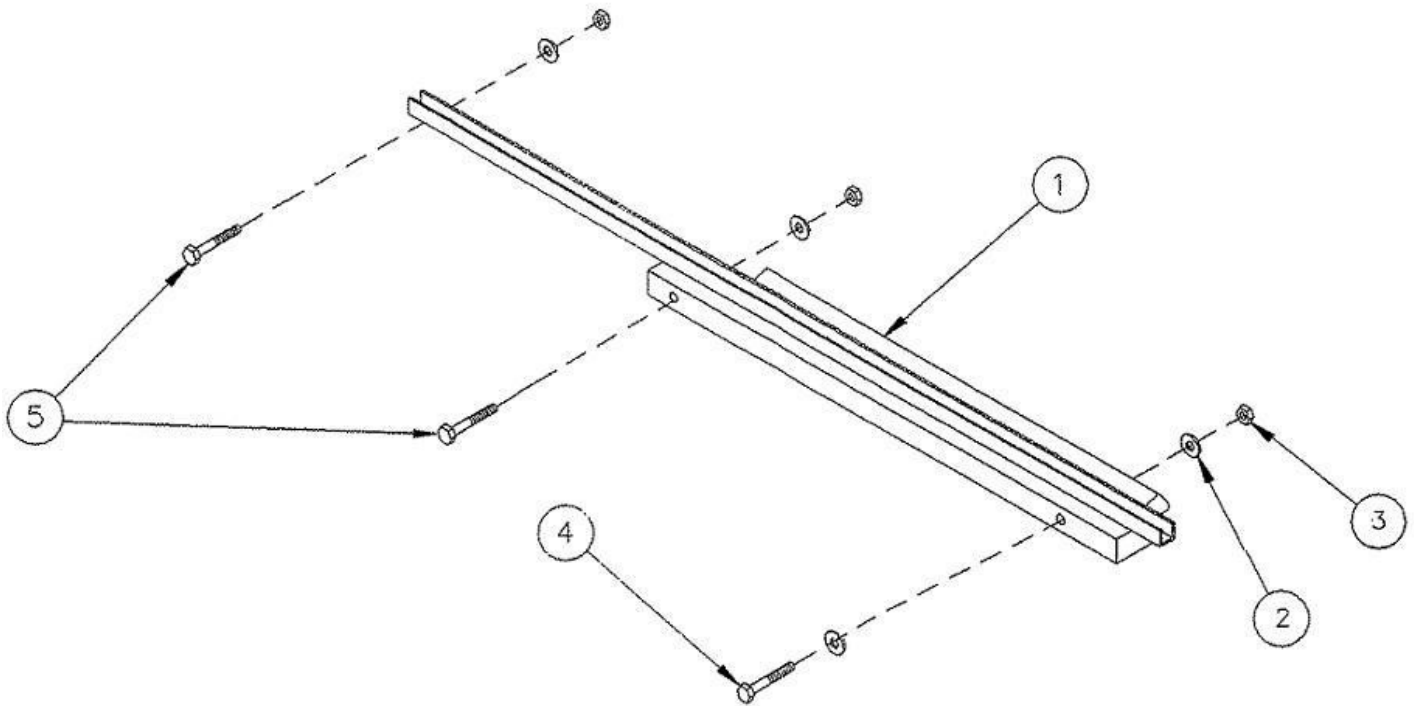

BALL CHANNEL ASSEMBLY

REF.	Part number	description	old part number
1	TSYOOBCT0	BALL CHANNEL ASSEMBLY	
2	870060105	WASHER	20400090
3	20300860	BALL CHANNEL NUT 10-32	
4	20201230	BALL CHANNEL BOLT $\frac{1}{4}$ -20 x 3	
5	20201480	BALL CHANNEL BOLT $\frac{1}{4}$ -20 x $3\frac{1}{2}$	

1) Ball Channel Assembly
TSYOOBCT0

BALL TRAP

REF.	Part number	description	old part number
	TSYOOBTA0	BALL TRAP ASSEMBLY (COMPLETE)	
(SEE PAGE K3, ITEM 8)			
1	20606690	SHOULDER BOLT BEARING	
	20201260	SHOULDER BOLT 1/4-20 x 5/16-3/8	
	870055105	SHOULDER BOLT NUT 1/4-20	20300840
2	TSYOOBTA00401	BALL TRAP ROD ASSEMBLY	
3	TSYOOBTA00501	BALL TRAP	
4	20201240	10-32 SOCKET HEAD CAP SCREW	
4	20300860	10-32 NYLOCK NUT	