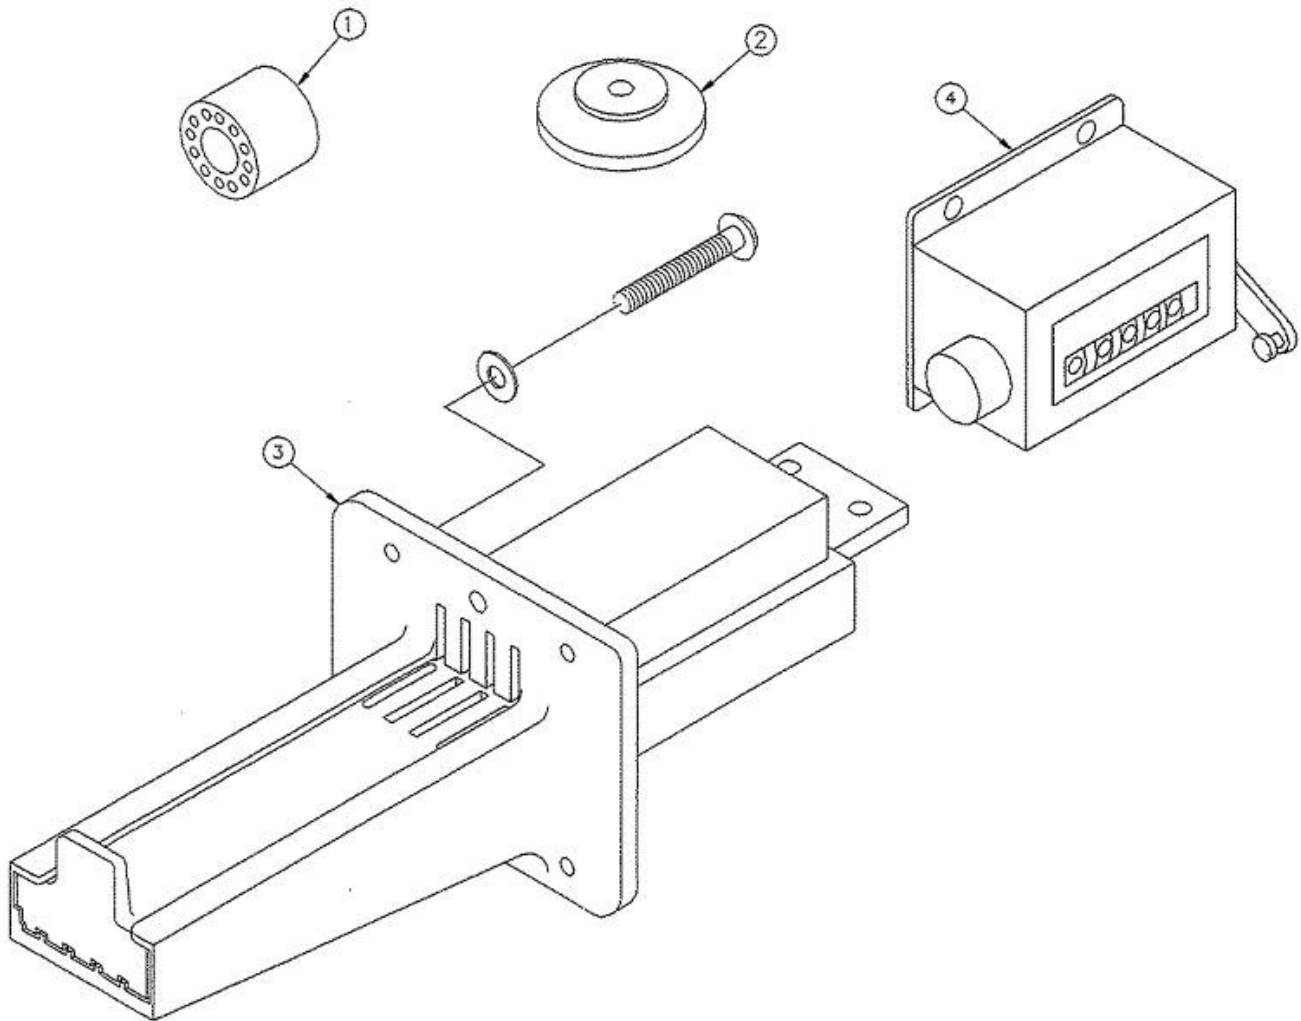

MISCELLANEOUS PARTS

1) Bumper
20701060

2) 21706640—Blonde Score Disk
2) 21706650—Black Score Disk

3) ESD V8 Push Chute
890000630
Other configurations available

4) Non-Resettable Counter
21707910

LEG PARTS

REF.	Part number	description	old part number
1	TSYOOSLS1	LEG W/PLATE AND HANGER BOLT	
2	20600961	LEG ADJUSTMENT PLATE	
3	870001208	LEG PLATE SCREW #8 x 1" (4 PER LEG)	20100100
4	20300890	LEG LEVELER NUT 1/2"-13	
5	20515140	LEG LEVELER (NUT NOT INCLUDED)	
6	20300900	LEG NUT 3/8"-16 (2 PER LEG)	
7	20401080	LEG WASHER (2 PER LEG)	