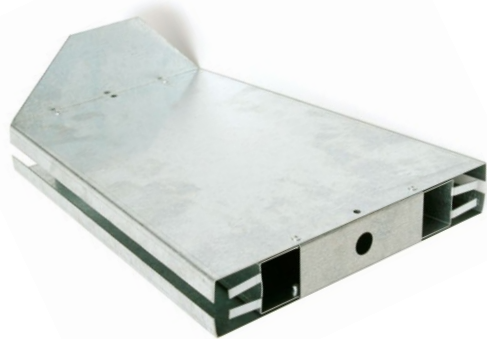

1) Ball Channel Assembly
TSYOOBCT0

BALL TRAP

REF.	Part number	description	old part number
	TSYOOBTA0	BALL TRAP ASSEMBLY (COMPLETE)	
(SEE PAGE K3, ITEM 8)			
1	20606690	SHOULDER BOLT BEARING	
	20201260	SHOULDER BOLT 1/4-20 x 5/16-3/8	
	870055105	SHOULDER BOLT NUT 1/4-20	20300840
2	TSYOOBTA00401	BALL TRAP ROD ASSEMBLY	
3	TSYOOBTA00501	BALL TRAP	
4	20201240	10-32 SOCKET HEAD CAP SCREW	
4	20300860	10-32 NYLOCK NUT	

2) Ball Trap Rod Assembly
TSYOOBTA00401

3) Ball Trap
TSYOOBTA00501

MISCELLANEOUS METAL PARTS

REF.	Part number	description
1	720100200	HINGE ASSEMBLY
	20100260	#8 x 2½" FLAT HEAD PHIL (4 PER HINGE)
	20100360	#8 x ¾" HEX HEAD (8 PER HINGE)
2	TSYOOBTA00301	BALL TRAP GATE ASSEMBLY
3	20606611	GOAL BOX DEFLECTOR
4	21706590	GATE ARM SPRING
5	20606680	GATE ARM
6	20606671	PUSH CHUTE END
7	20606651	GATE TOP GUIDE
8	20606660	GATE BOTTOM GUIDE