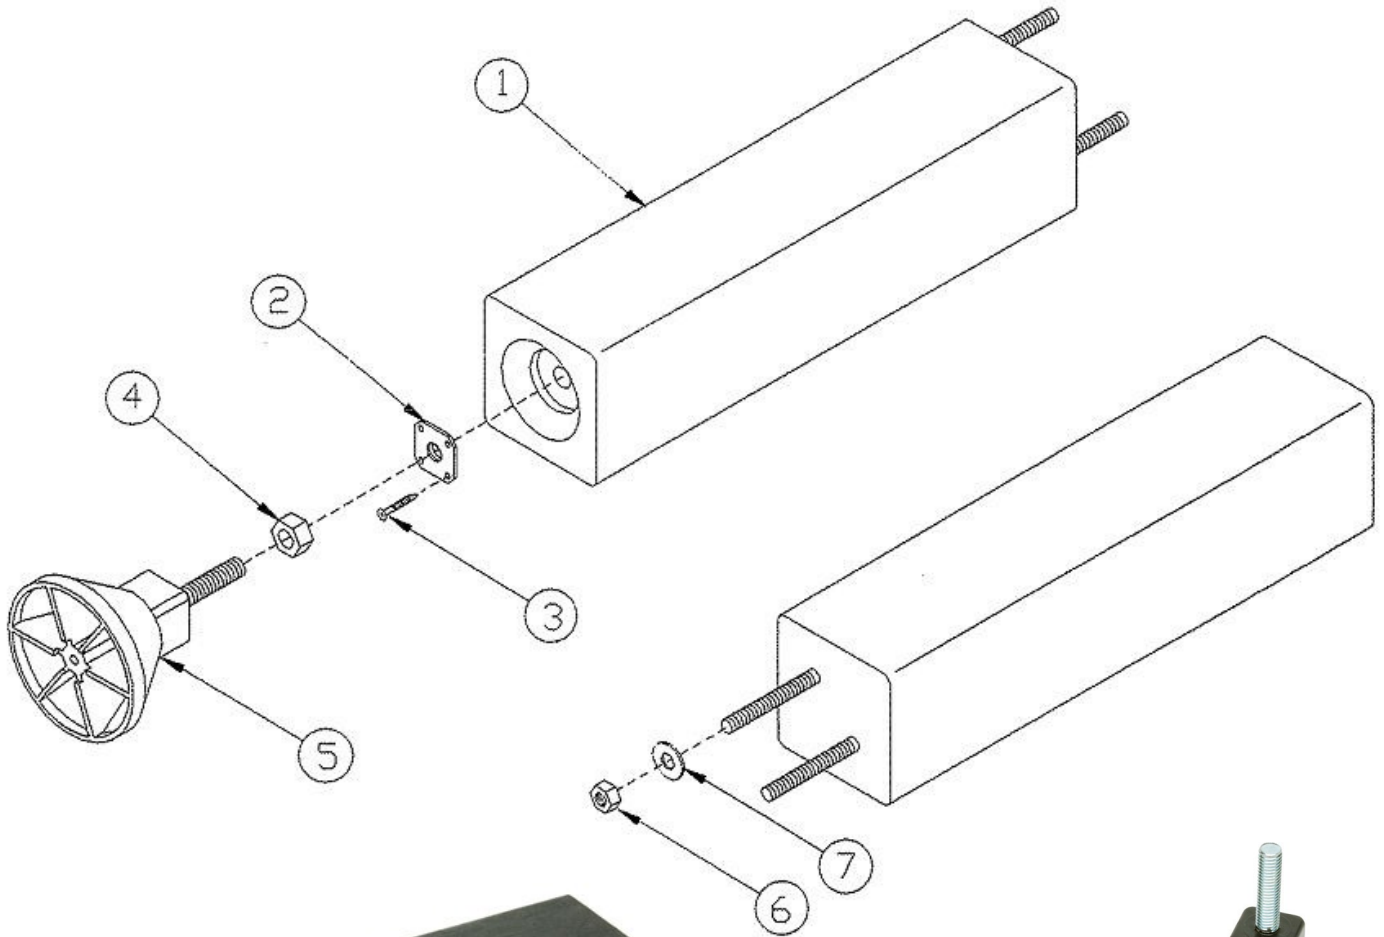

MISCELLANEOUS PARTS

1) Bumper
20701060

2) 21706640—Blonde Score Disk
2) 21706650—Black Score Disk

3) ESD V8 Push Chute
890000630
Other configurations available

4) Non-Resettable Counter
21707910

LEG PARTS

REF.	Part number	description	old part number
1	TSYOOSLS1	LEG W/PLATE AND HANGER BOLT	
2	20600961	LEG ADJUSTMENT PLATE	
3	870001208	LEG PLATE SCREW #8 x 1" (4 PER LEG)	20100100
4	20300890	LEG LEVELER NUT 1/2"-13	
5	20515140	LEG LEVELER (NUT NOT INCLUDED)	
6	20300900	LEG NUT 3/8"-16 (2 PER LEG)	
7	20401080	LEG WASHER (2 PER LEG)	