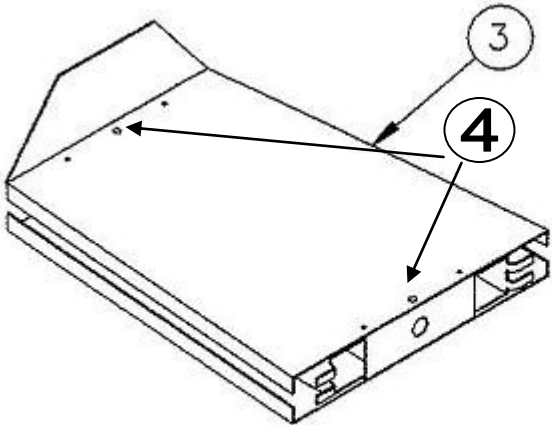

1) Ball Channel Assembly
TSYOOBCT0

BALL TRAP

REF.	Part number	description	old part number
	TSYOOBTA0	BALL TRAP ASSEMBLY (COMPLETE)	
(SEE PAGE K3, ITEM 8)			
1	20606690	SHOULDER BOLT BEARING	
	20201260	SHOULDER BOLT 1/4-20 x 5/16-3/8	
	870055105	SHOULDER BOLT NUT 1/4-20	20300840
2	TSYOOBTA00401	BALL TRAP ROD ASSEMBLY	
3	TSYOOBTA00501	BALL TRAP	
4	20201240	10-32 SOCKET HEAD CAP SCREW	
4	20300860	10-32 NYLOCK NUT	

2) Ball Trap Rod Assembly
TSYOOBTA00401

3) Ball Trap
TSYOOBTA00501

MISCELLANEOUS METAL PARTS

REF.	Part number	description
1	720100200	HINGE ASSEMBLY
	20100260	#8 x 2½" FLAT HEAD PHIL (4 PER HINGE)
	20100360	#8 x ¾" HEX HEAD (8 PER HINGE)
2	TSYOOBTA00301	BALL TRAP GATE ASSEMBLY
3	20606611	GOAL BOX DEFLECTOR
4	21706590	GATE ARM SPRING
5	20606680	GATE ARM
6	20606671	PUSH CHUTE END
7	20606651	GATE TOP GUIDE
8	20606660	GATE BOTTOM GUIDE