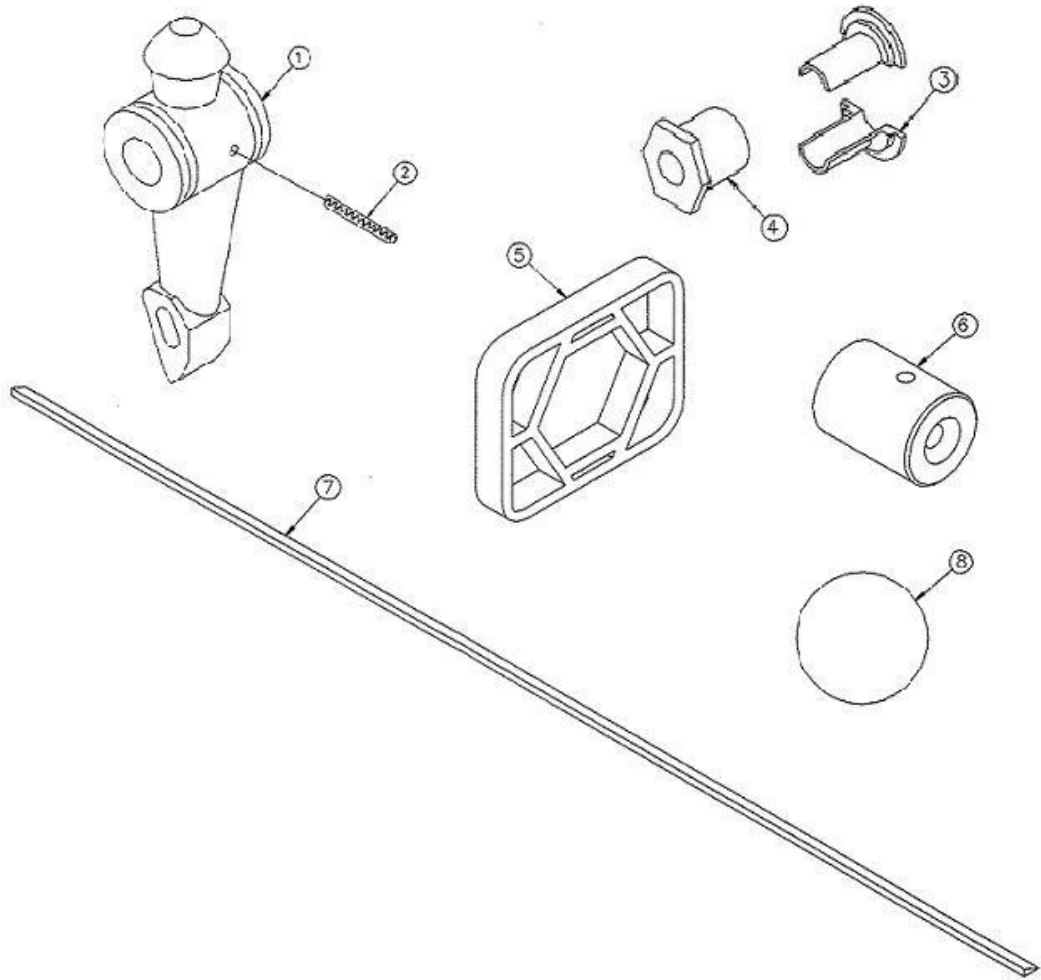

MISCELLANEOUS PLASTIC PARTS

REF.	Part number	description
1	20515222	BLACK ABS FOOSBALL PLAYER
1	20515232	YELLOW ABS FOOSBALL PLAYER
2	21706690	ROLL PIN
3	20515211	BEARING HALF (THIN WALL -0.030" - PRICE PER HALF)
4	20515201	BEARING NUT
5	20515191	BEARING WRENCH
6	20515181	SCORE POST
	20102490	SCORE POST SCREW #10 x 2½
7	20515135	CLEAR PLAYFIELD TRIM
7	20515131	WHITE PLAYFIELD TRIM
8	20515173	FOOSBALL(TOURNAMENT RED)
8	20515170	FOOSBALL (CLASSIC PINK)
8	20515175	FOOSBALL (FLUORESCENT) - DISCONTINUED
8	980100100	FOOSBALL (DYNAMO YELLOW)